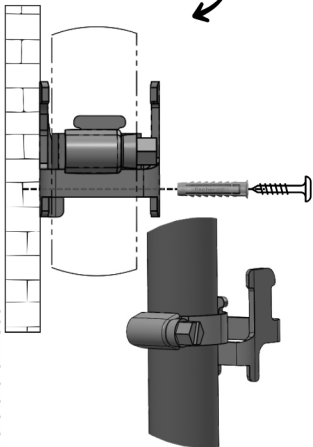

007-532-000

HANSKAMP
Innovation for dairy farming

Option 1 Flush wall mount

Option 2 Wall mount 30mm offset

Option 3 Rail mount

Art.no. sticker010-341-000