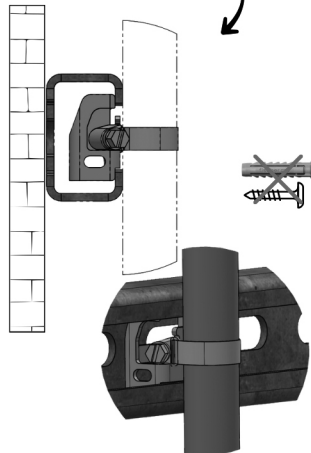

007-532-000

HANSKAMP
Innovation for dairy farming

Option 1 Flush wall mount

Option 2 Wall mount 30mm offset

Option 3 Rail mount

Art.no. sticker010-341-000