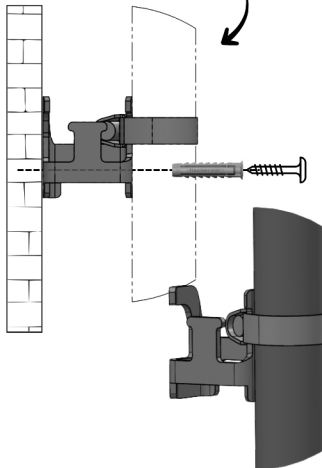

007-532-000

HANSKAMP
Innovation for dairy farming

Option 1 Flush wall mount

Option 2 Wall mount 30mm offset

Option 3 Rail mount

Art.no. sticker010-341-000